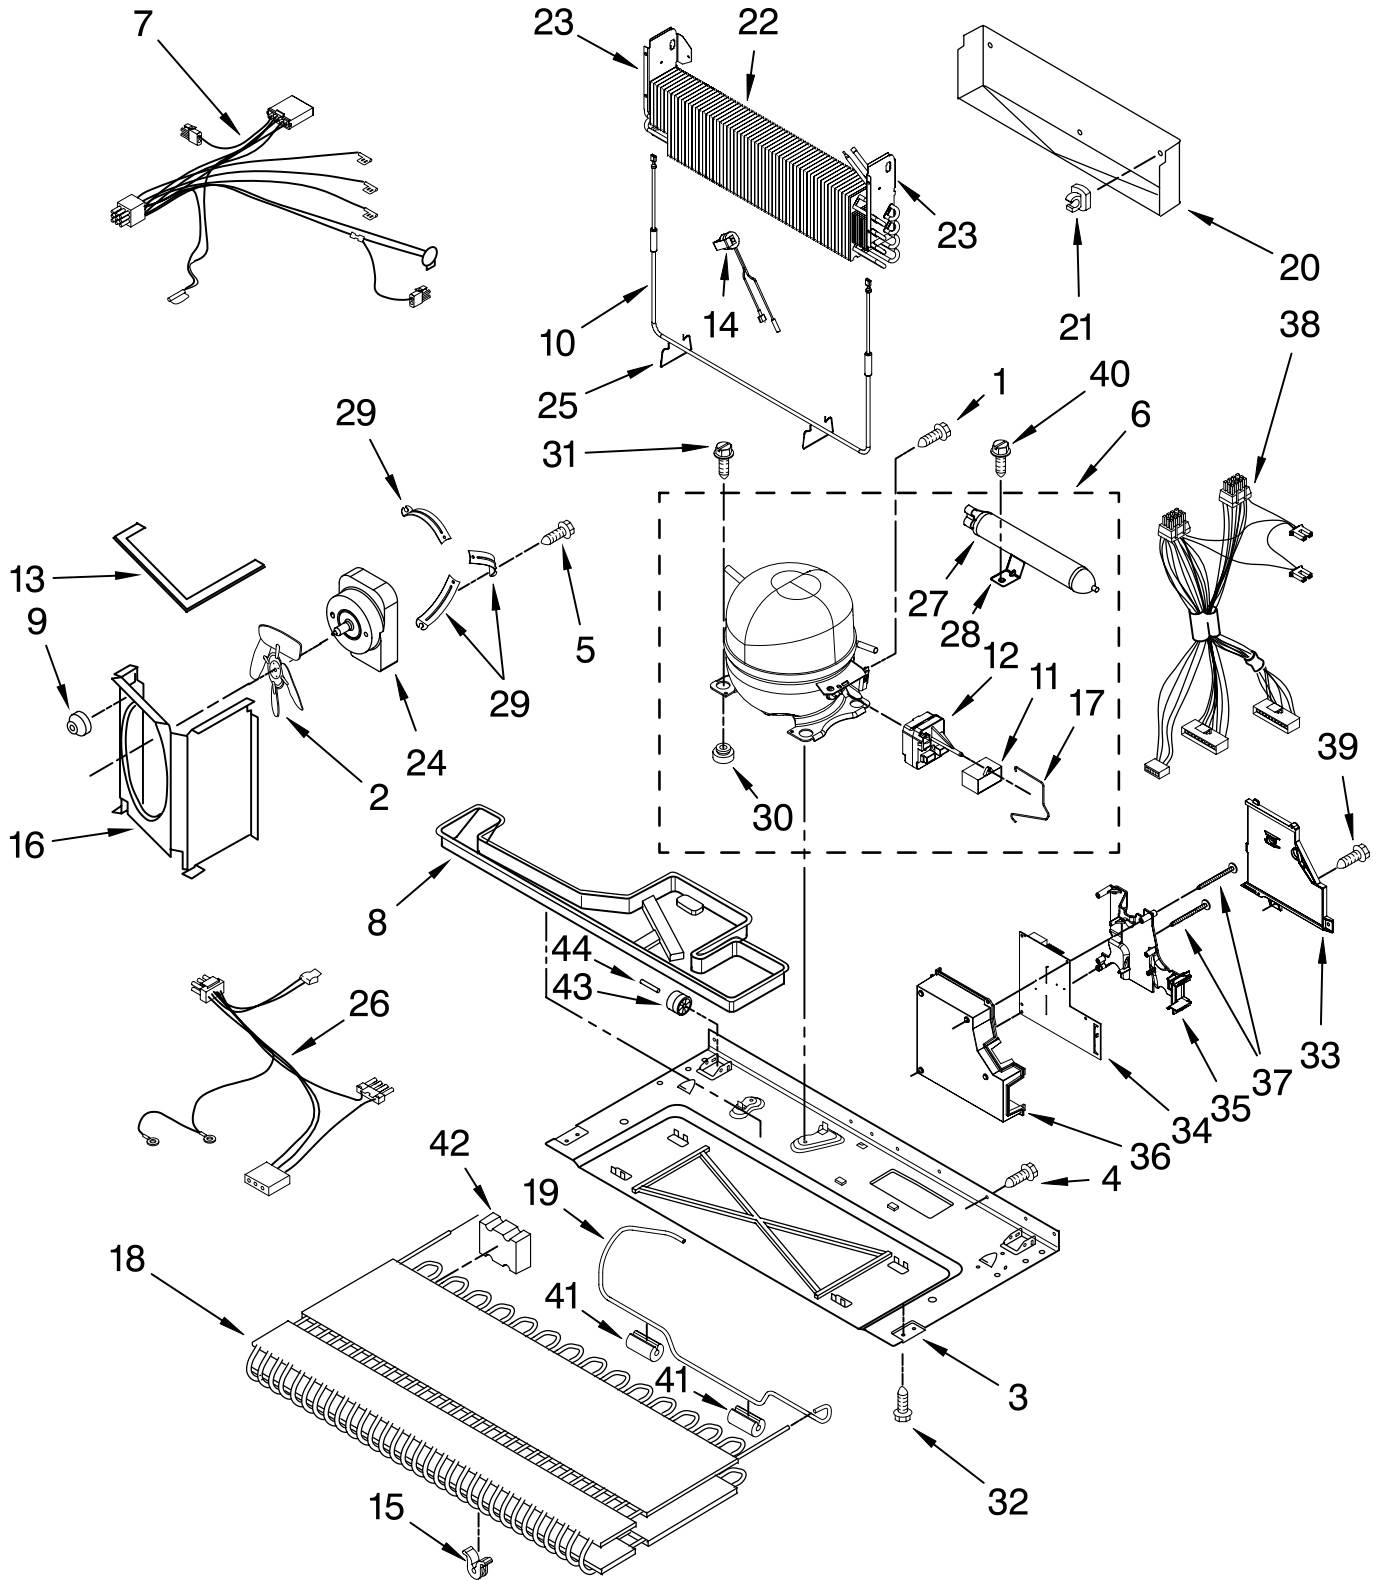

UNIT PARTS

For Models: KBL520EVMS00
(Monochromatic Stainless)

The model(s) number shown may be different than what is printed on the model/serial tag of your product. The number(s) shown combine the model number and the first two digits of the serial number from the product tag.

FOR ORDERING INFORMATION REFER TO PARTS PRICE LIST